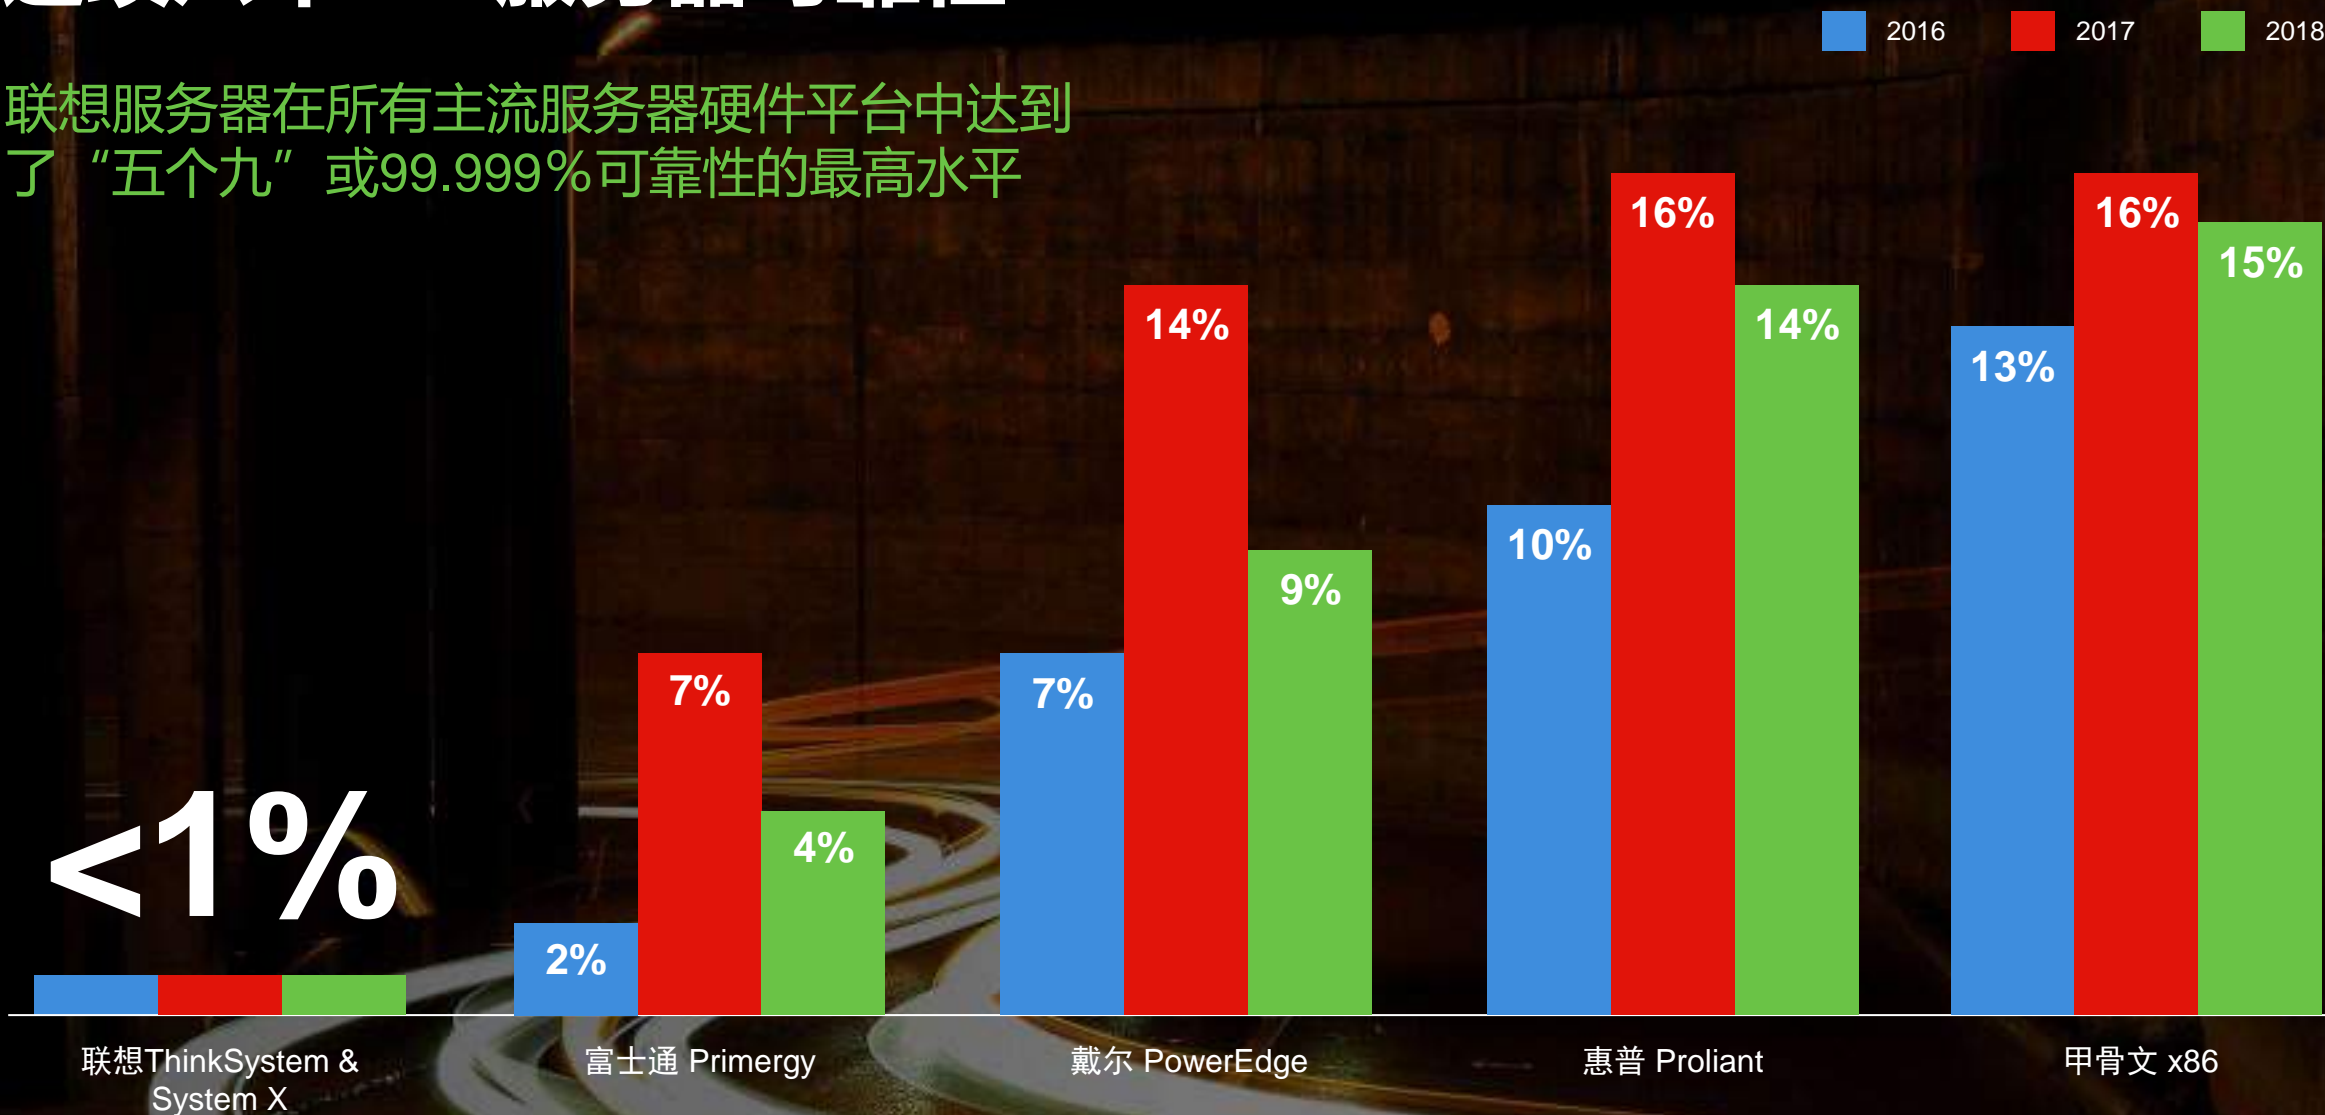

连续六年X86服务器可靠性#1

联想服务器在所有主流服务器硬件平台中达到了“五个九”或99.999%可靠性的最高水平