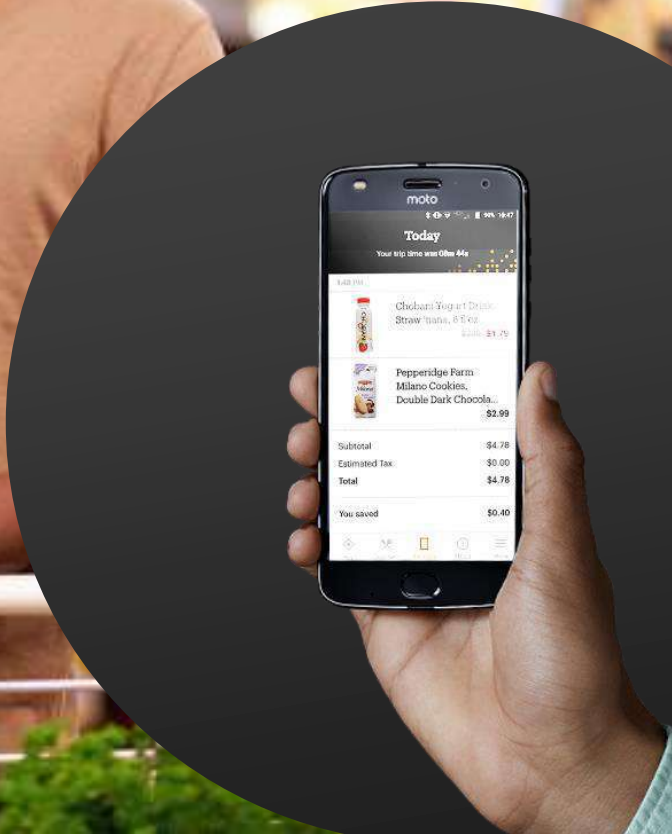

零售

联想提供智慧零售解决方案：
无人商店

中国 & 比利时

Today	
Your trip: 3:30 pm - 3:45 pm	
Chickadee Yogurt Drink Strawberry, 6.25 oz	$3.25
Peppertidge Farm Milano Cookies, Double Dark Chocola...	$2.99
Subtotal	$4.78
Estimated Tax	$0.00
Total	$4.78
You saved	$0.40