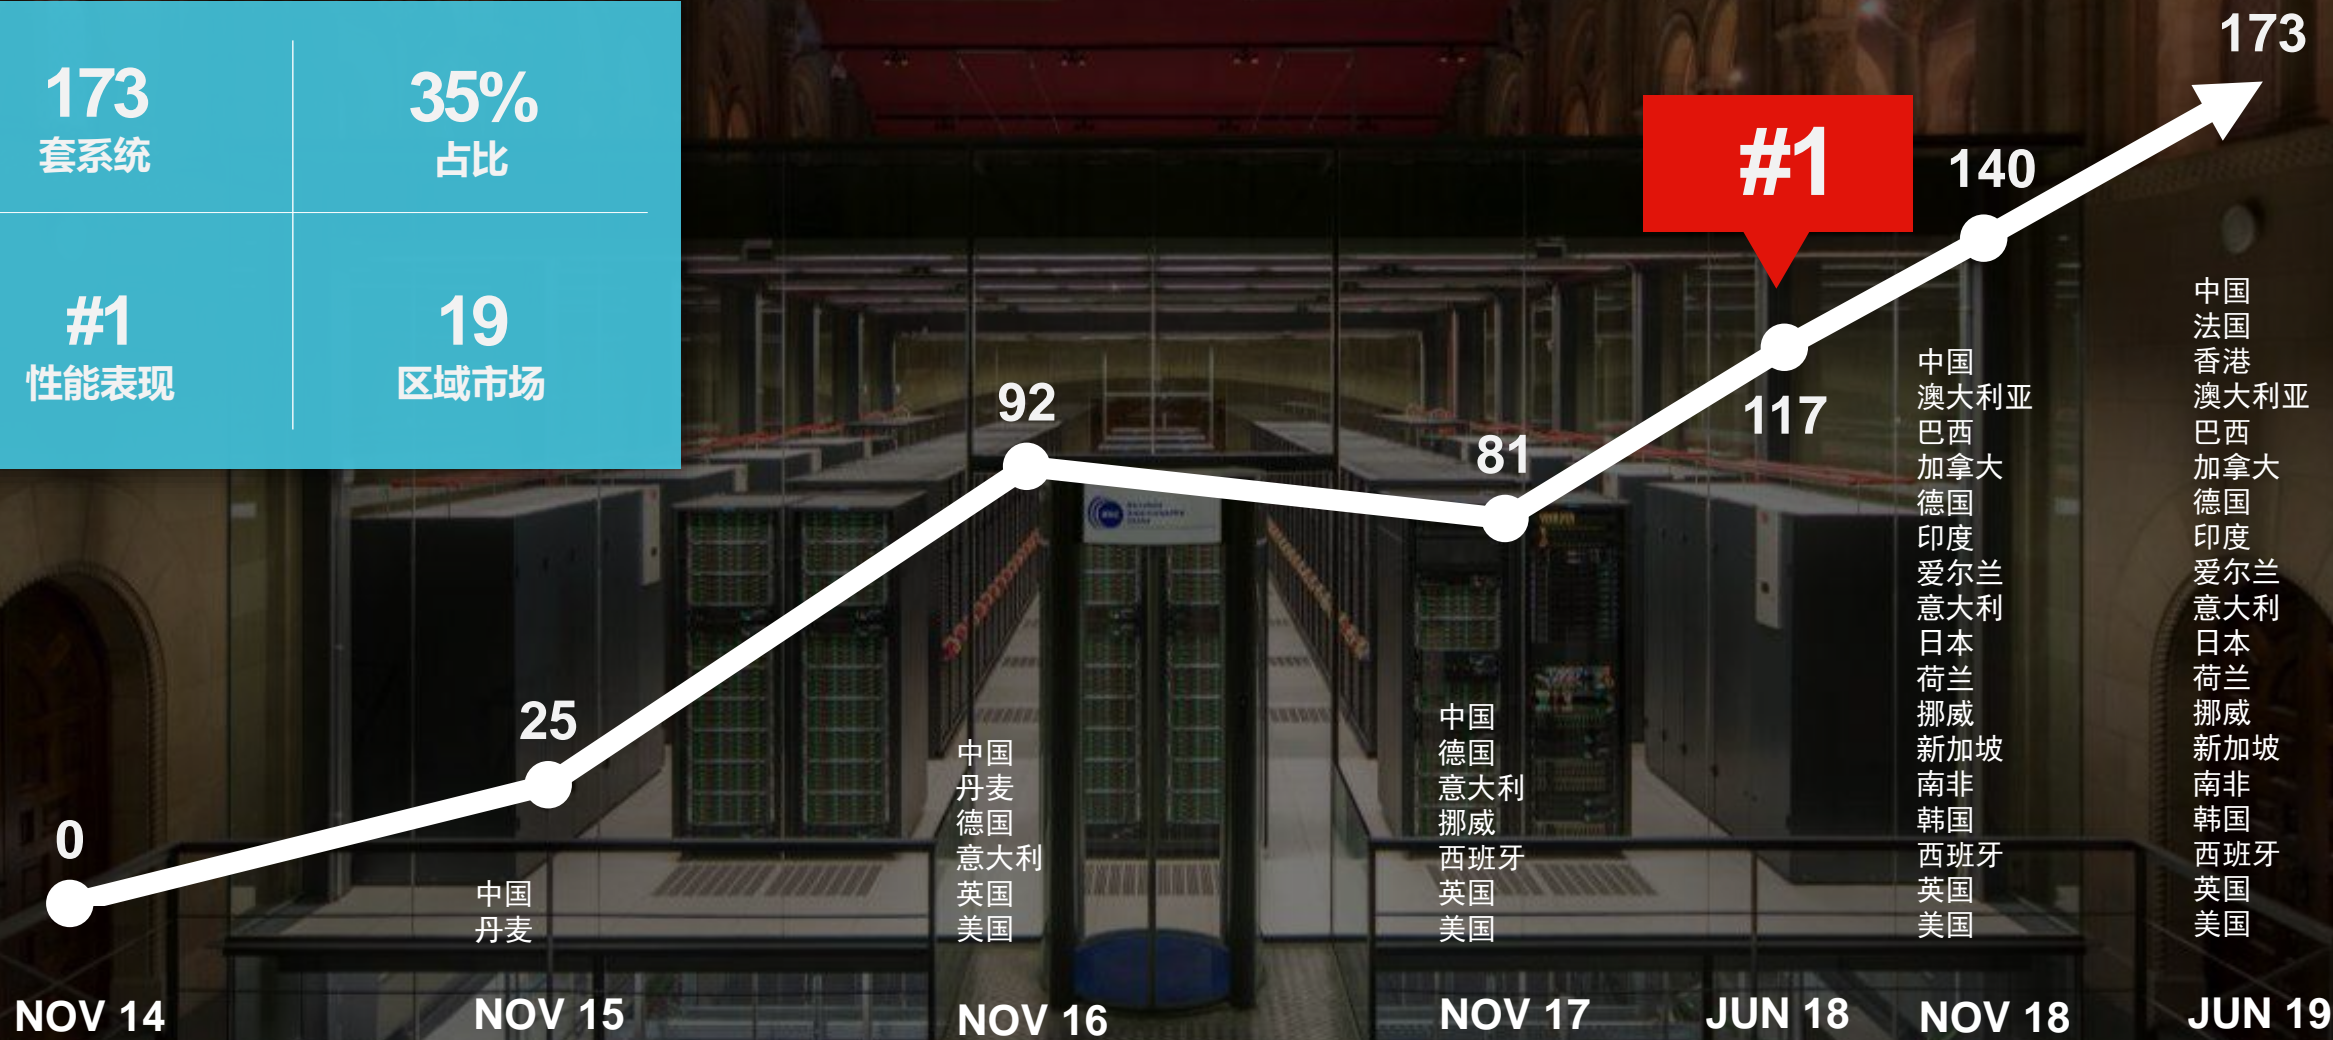

自2015年至今，联想DCG连续9次在TBR研究中客户满意度排名#1

全球#1超算提供商

173
套系统

35%
占比

#1
性能表现

19
区域市场

物联网产品

ThinkSystem SE350 边缘计算服务器

VESA mount

DIN and wall mount

Side by side in rack

创新科技的 领导者

全球首创温水水冷技术用于
数据中心解决方案

联想凌拓

The image features a blurred, high-speed scene of a highway at night. A blue-tinted train or car is moving from the top left towards the bottom right, creating a sense of motion. The road surface is dark, with red dashed lines and a white dashed line visible. The overall color palette is dominated by blues and reds, with a dark background.